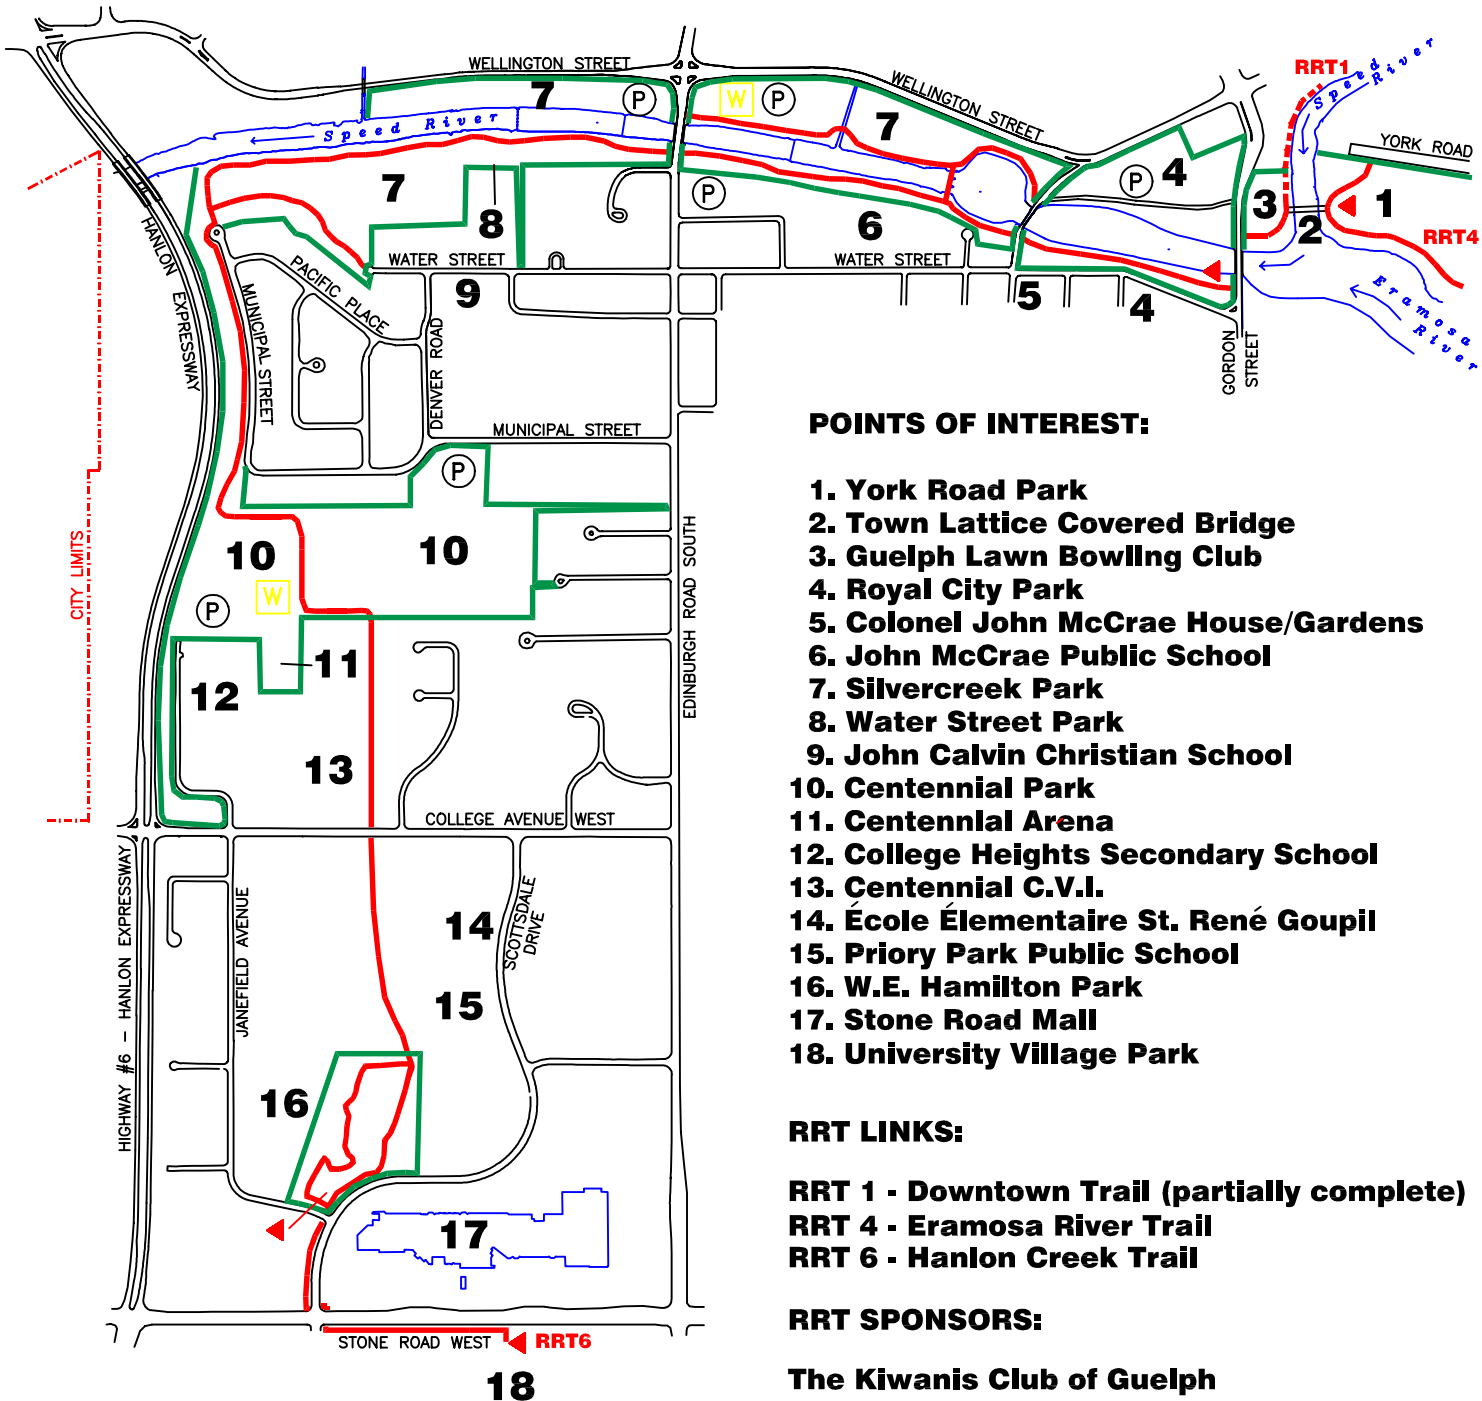

Silvercreek Trail

4.9 km total length

POINTS OF INTEREST:

1. York Road Park
2. Town Lattice Covered Bridge
3. Guelph Lawn Bowling Club
4. Royal City Park
5. Colonel John McCrae House/Gardens
6. John McCrae Public School
7. Silvercreek Park
8. Water Street Park
9. John Calvin Christian School
10. Centennial Park
11. Centennial Arena
12. College Heights Secondary School
13. Centennial C.V.I.
14. École Élémentaire St. René Goupil
15. Priory Park Public School
16. W.E. Hamilton Park
17. Stone Road Mall
18. University Village Park

RRT LINKS:

- RRT 1 - Downtown Trail (partially complete)
- RRT 4 - Eramosa River Trail
- RRT 6 - Hanlon Creek Trail

RRT SPONSORS:

The Kiwanis Club of Guelph

LEGEND:

- Royal Recreation Trail (existing)
- - - Royal Recreation Trail (proposed)
- Parkland
- ▶ Trail Entry Sign
- W Washrooms
- P Parking