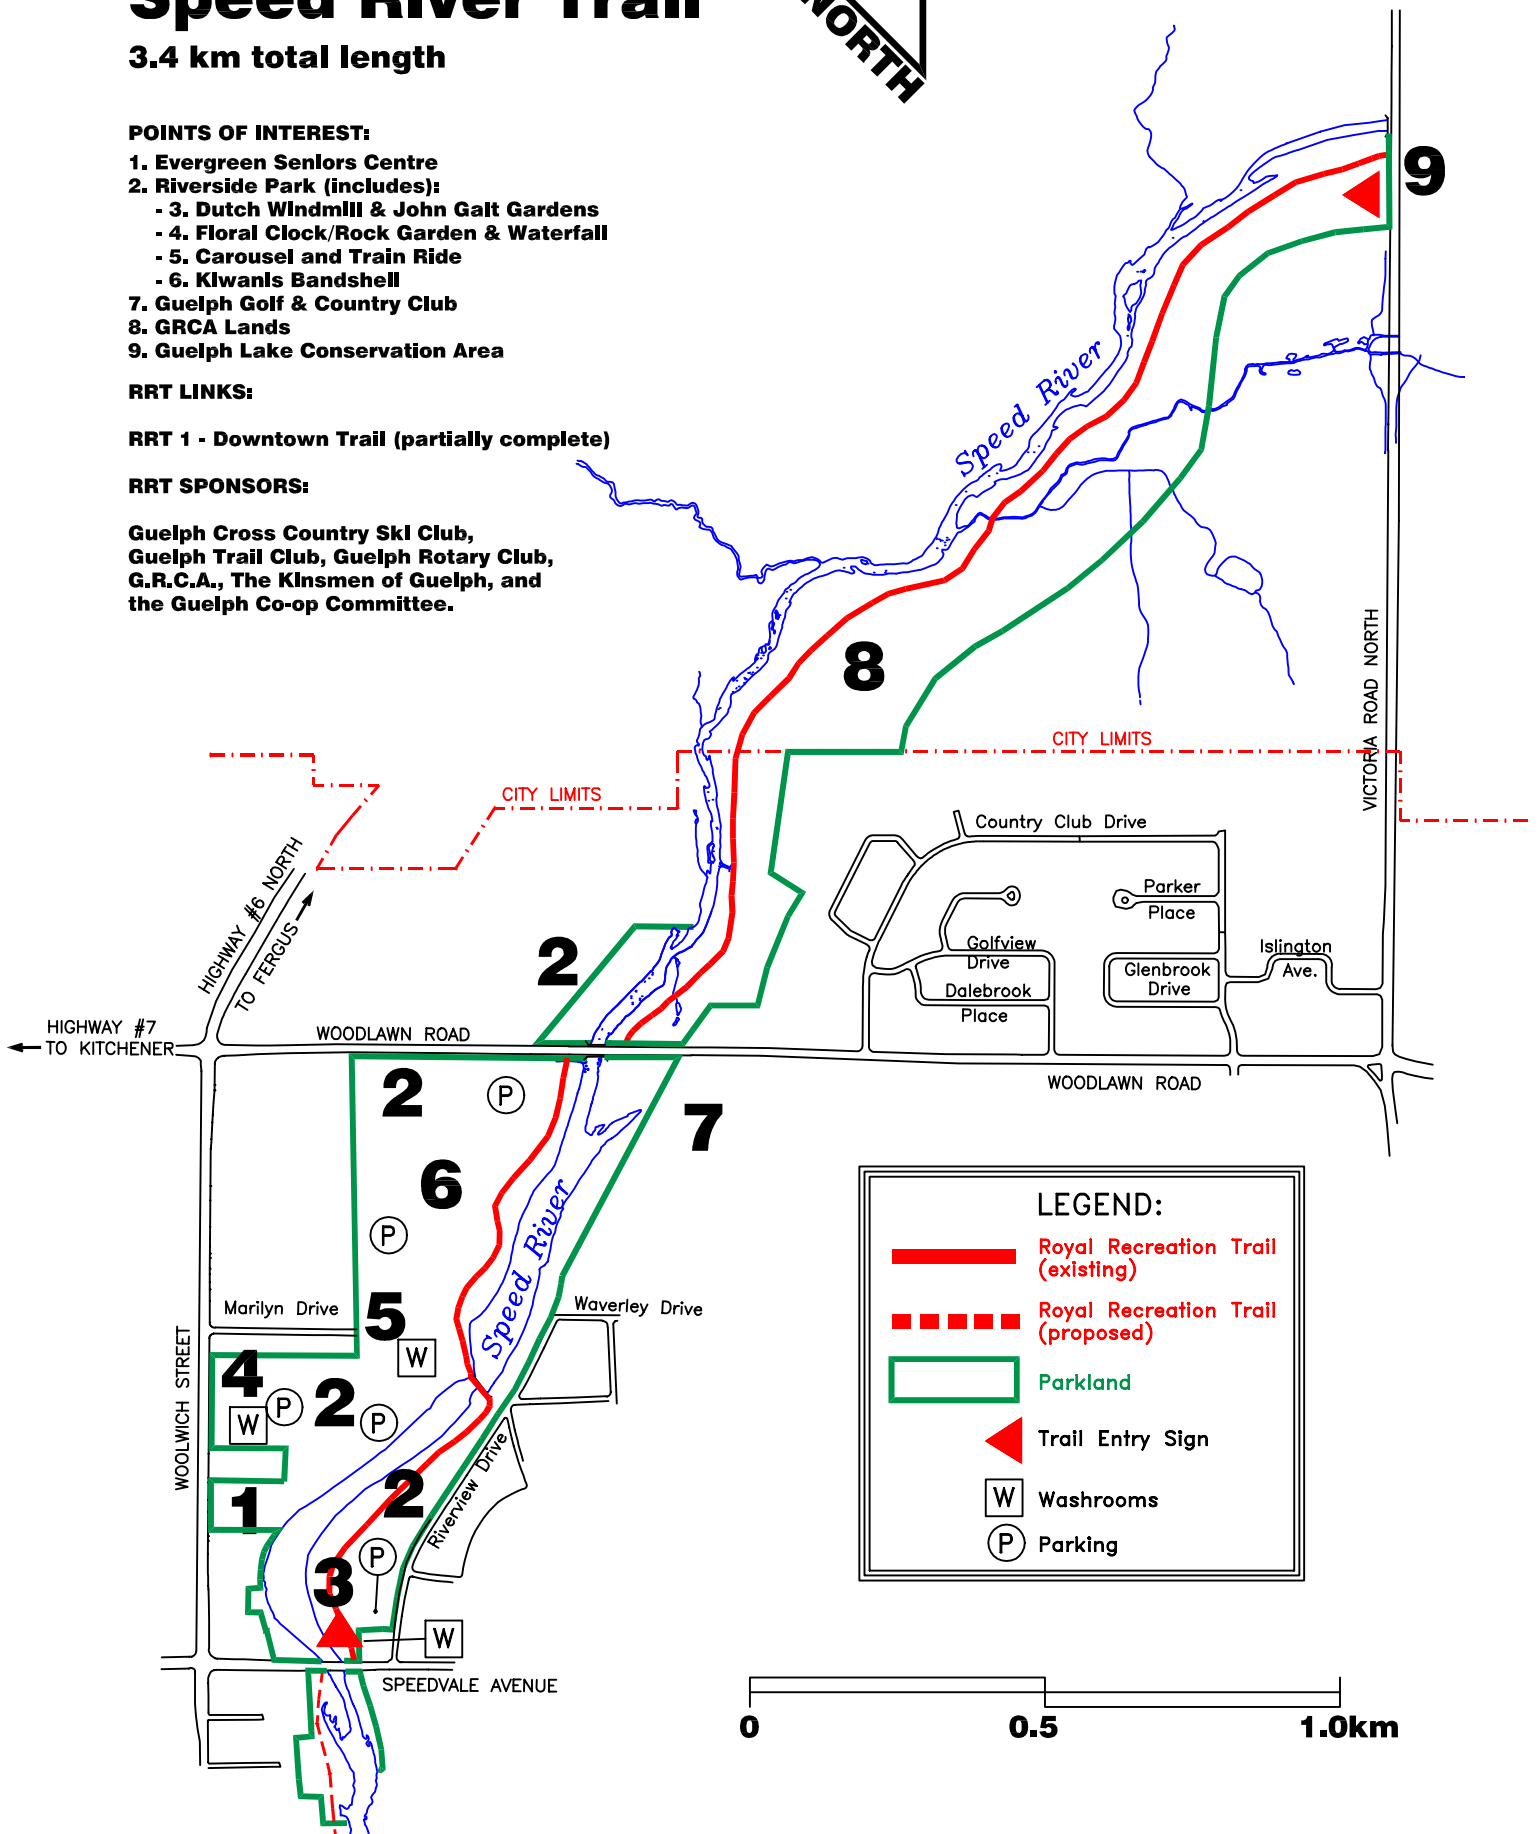

Speed River Trail

3.4 km total length

POINTS OF INTEREST:

- 1. Evergreen Seniors Centre
- 2. Riverside Park (includes):
 - 3. Dutch Windmill & John Galt Gardens
 - 4. Floral Clock/Rock Garden & Waterfall
 - 5. Carousel and Train Ride
 - 6. Kiwanis Bandshell
- 7. Guelph Golf & Country Club
- 8. GRCA Lands
- 9. Guelph Lake Conservation Area

RRT LINKS:

RRT 1 - Downtown Trail (partially complete)

RRT SPONSORS:

Guelph Cross Country Ski Club,
Guelph Trail Club, Guelph Rotary Club,
G.R.C.A., The Klmsmen of Guelph, and
the Guelph Co-op Committee.

RRT 1 - DOWNTOWN TRAIL (INCOMPLETE)